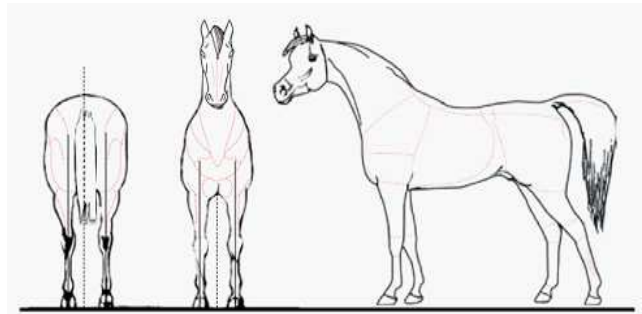

E C A H O
European Conference of
Arab Horse Organizations

TYPE & CONFORMATION

Show:	
Date:	
Judge:	

Horse No.	Ranking	
Type		
Conformation: Balance Bone/Muscle Structure		
Total		

Comments:

E C A H O
European Conference of
Arab Horse Organizations

TYPE & CONFORMATION

Show:	
Date:	
Judge:	

Horse No.	Ranking	
Type		
Conformation: Balance Bone/Muscle Structure		
Total		

Comments:
