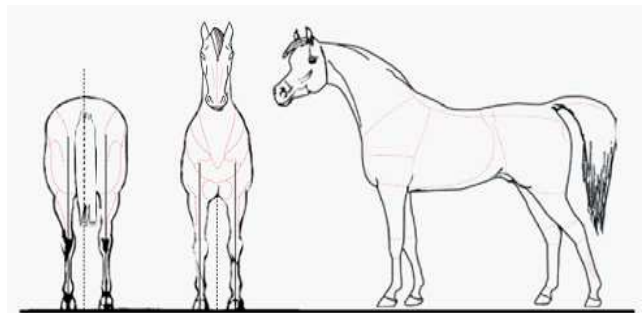

E C A H O
European Conference of
Arab Horse Organizations

TYPE & CONFORMATION

Show:	
Date:	
Judge:	

Horse No.	Ranking	
Type		
Conformation: Balance Bone/Muscle Structure		
Total		

Comments:

E C A H O
European Conference of
Arab Horse Organizations

TYPE & CONFORMATION

Show:	
Date:	
Judge:	

Horse No.	Ranking	
Type		
Conformation: Balance Bone/Muscle Structure		
Total		

Comments:
